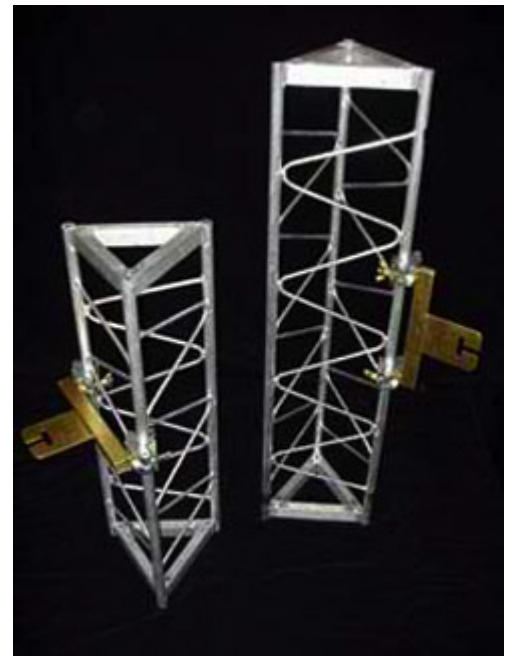

## TRUSS/FRAMES & HARDWARE

The Rag Place Inc. stocks Triangular Truss sections in two engineered weights and we have schematics for a large variety of sizes for both conventional and "wrapped" frames. We carry several different types of truss ears to offer a variety of stand connections.

**12" Triangular Truss:** This lightweight triangular truss is similar in weight to "Antenna" truss, but instead of a spigot our truss has been engineered for horizontal use with plate and bolt connections. We have schematics for a large variety of sizes for both conventional and "wrapped" frames.

14" Medium weight Truss & 12" Lightweight Truss

Standard Size Chart	
12" TRIANGULAR TRUSS SECTIONS	WEIGHT (IN LBS.)
10'	23
8'	18
6'	15
5'	10
4'	11
3'	9
2'	7

Any size available upon request

**14" Triangular Truss:** This Medium weight triangular truss is the bigger brother to the 12" Triangle Truss, but engineered with increased horizontal load bearing ability for the larger, heavier rags. Schematics available in standard or "wrapped" frame dimensions.

12" Lightweight Truss with Ears