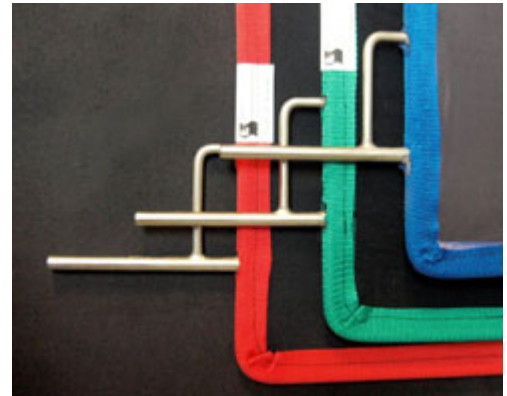

THE RAG PLACE, INC.

HOLLYWOOD'S PREMIER SOURCE FOR MOTION PICTURE TECHNICAL FABRICS

FLAGS, SCRIMS & GEL FRAMES

FLAGS, CUTTERS & FLOPPIES

We offer flags, cutters, and floppies in stainless steel frames in assorted sizes, empty or covered. For your convenience, we add a pipe pocket on all 48" X 48" floppies as well as a Velcro loop so your flop can hug your stand.

Standard Size Chart

10" X 42" Solid Cutter
18" X 24" Solid Flag
18" X 24" Solid Floppy
18" X 48" Solid Cutter
18" X 48" Solid Floppy
24" X 36" Solid Flag
24" X 36" Solid Floppy
24" X 48" Solid Cutter
24" X 48" Solid Floppy
24" X 60" Solid Flag
24" X 60" Solid Floppy
24" X 72" Solid Cutter
24" X 72" Solid Floppy
48" X 48" Solid Cutter
48" X 48" Solid Floppy w/pocket

Any size available upon request

SCRIMS

Our Solid Frame Scrims are made with stainless steel frames and our Open-End Scrims are made with stainless spring steel. These frames will not rust! Our Scrims & Flags are bordered with color coded webbing for easy identification.

If you are looking for extremely durable single and double flag frames, this is the product for you! These stainless steel singles and doubles are designed to withstand heat, handle moisture without rusting, and will outlast traditional net fabrics. Available in various frame sizes for sale; recovers also available.